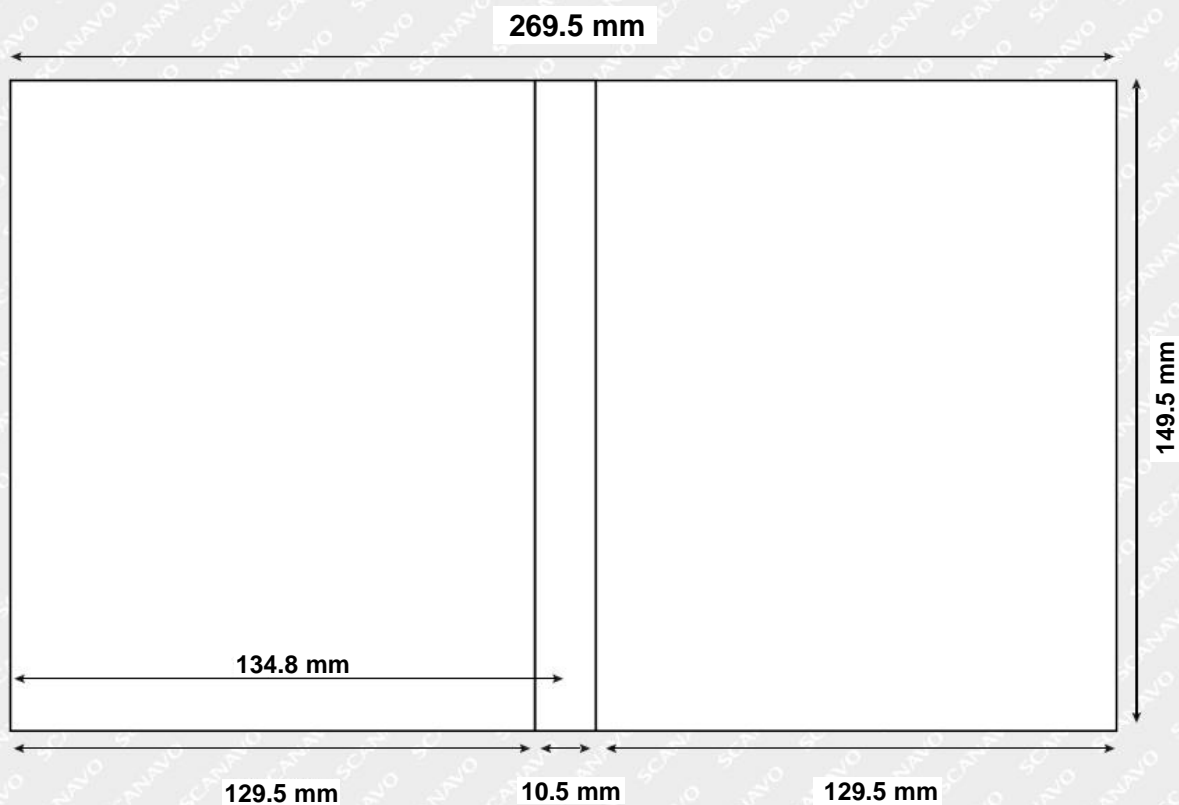

INLAY dimensions
Size: 11mm Blu-ray & Visible Case

(not to scale)