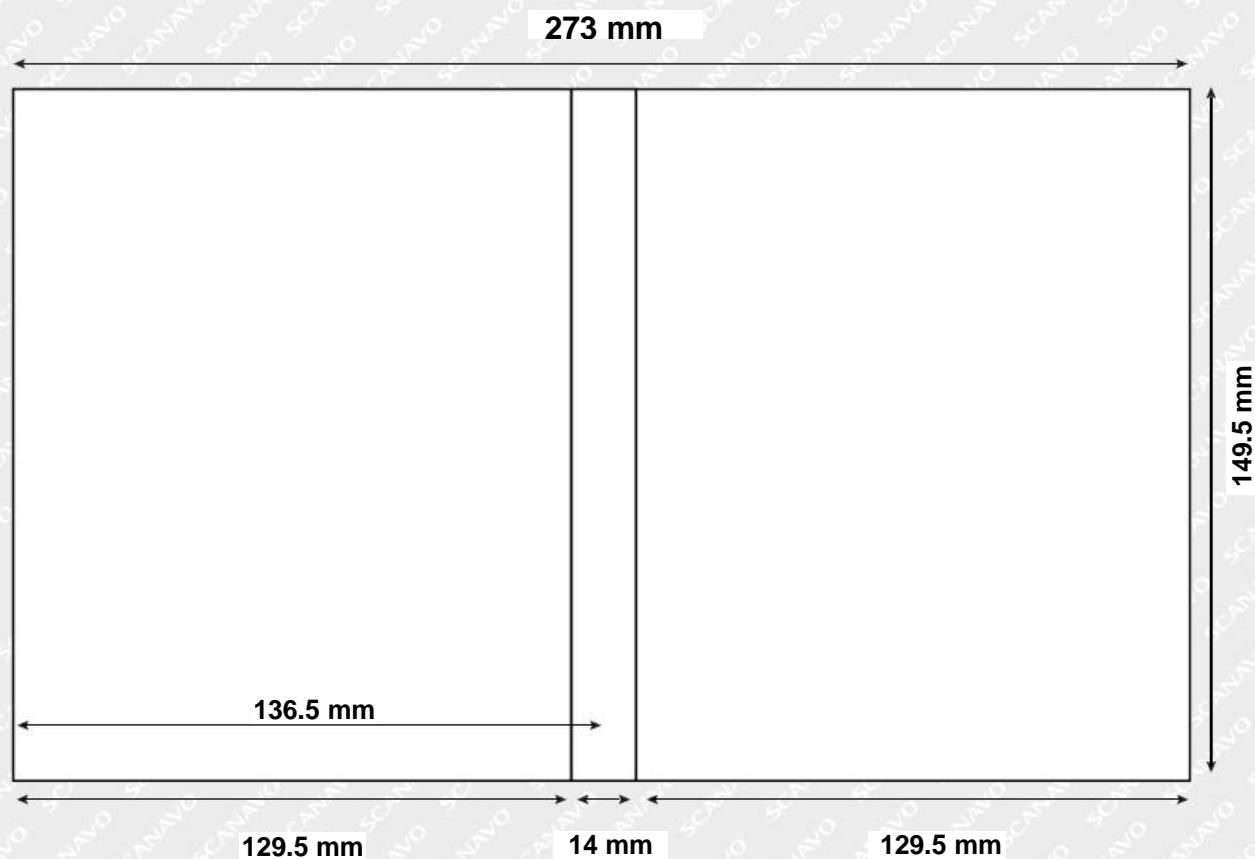

INLAY dimensions
Size: 14mm Blu-ray & Vixible Case

(not to scale)