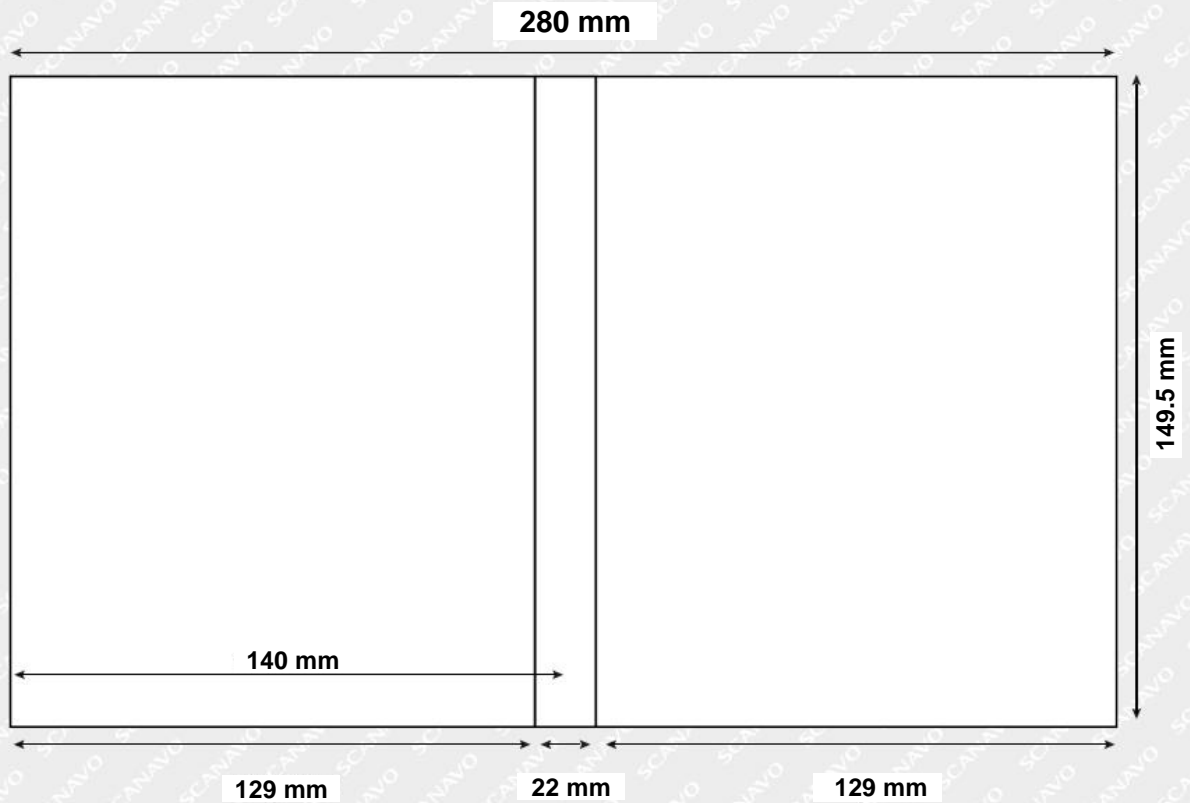

INLAY dimensions  
Size: 22mm Blu-ray Case

(not to scale)