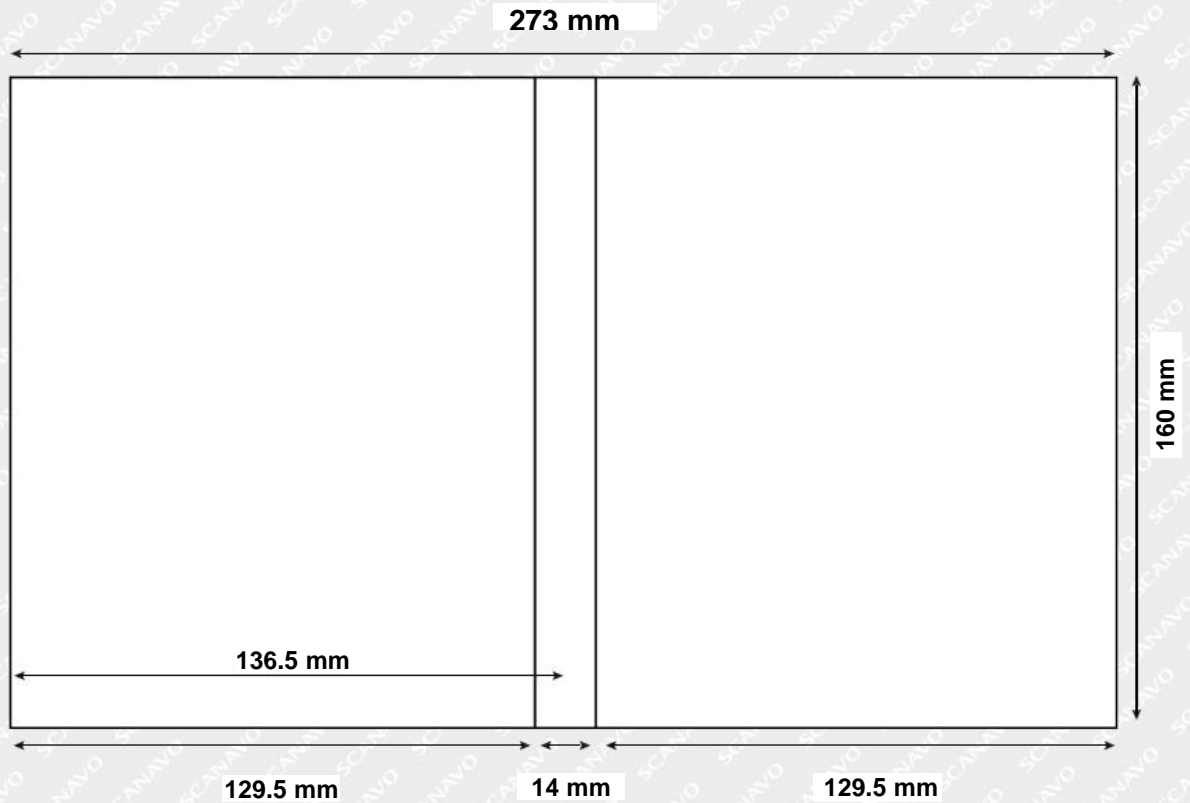

INLAY dimensions

Size: All BD 14mm full sleeved cases

(not to scale)