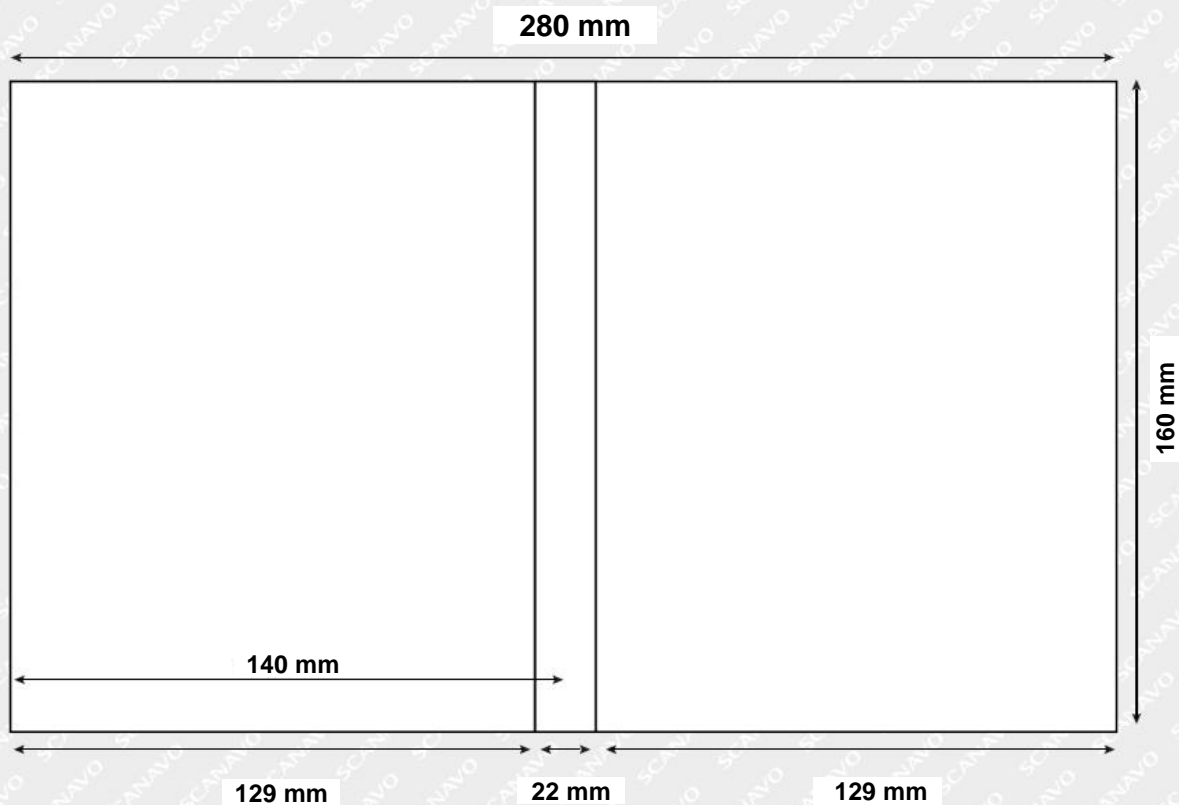

INLAY dimensions  
Size: BD 22mm full sleeved

(not to scale)