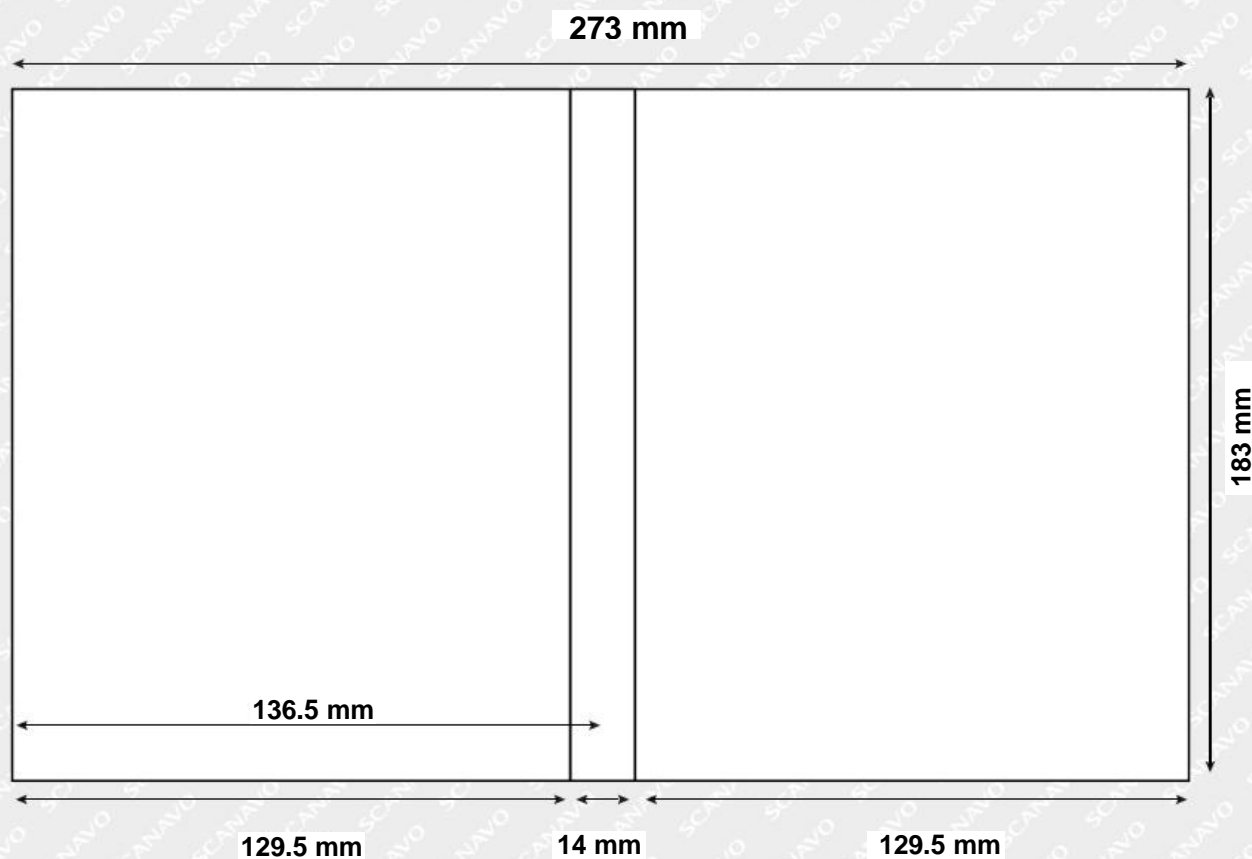

INLAY dimensions

Size: 14mm E-Version Case 1/2/3/4/5/6/one

(not to scale)